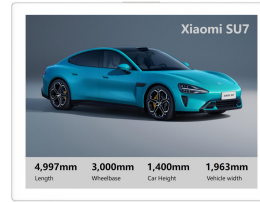

Conference table series

	RS075V	DS073	WS075	STag75
Dimensions External(mm)	179.5 * 123.3 * 88.3	179.5*130.7*25.2	179.5 * 123.3 * 88.3	180* 100 *143
Active Screen Area(mm)	159.6 * 95.7	159.6*95.7	163 * 97.6	162.6 * 97.3
Screen Size	7.3 inches (Dual-screen)	7.3 inches	7.5 inches (Dual-screen)	7.5 inches (Dual-screen)
Resolution(px)	800 * 480	800 * 480	800 * 480	800 * 480
Pixel Density(dpi)	127	127	124	124
Weight	380g	190g	373g	312.6g
Display Colour	Black/White/Red/Yellow/Blue/Green		Black/White/Red	
Battery Capacity	1450mAh			2600mAh
Battery Lifetime	Lasts for 8 months with one charge (5 updates / day)			5 Years (5 updates/day)
Operating Temperature	15°C~35°C		0°C~40°C	0°C~50°C

RS Series

	RS075	RS133	RS253	RS315
Dimensions External(mm)	182.5 * 128.9 * 17.1	304 * 233* 10.3	/	/
Active Screen Area(mm)	159.6 * 95.6	268.8 * 201.2	560 * 315	696.3 * 391.6
Screen Size	7.3 inches	13.3 inches	25.3 inches	31.5 inches
Resolution(px)	800 * 480	1600 * 1200	3200 * 1800	2560 * 1440
Pixel Density(dpi)	127	150	/	/
Weight	316g	760g	About 4500g	About 4650g
Display Colour	Black/White/Red/Yellow/Blue/Green			
Battery Capacity	6000mAh	4000mAh	/	/
Battery Lifetime	5 years (5 updates / day)	1 year (3 updates / day)	/	/
Operating Temperature	15°C~35°C	0°C~50°C	/	/